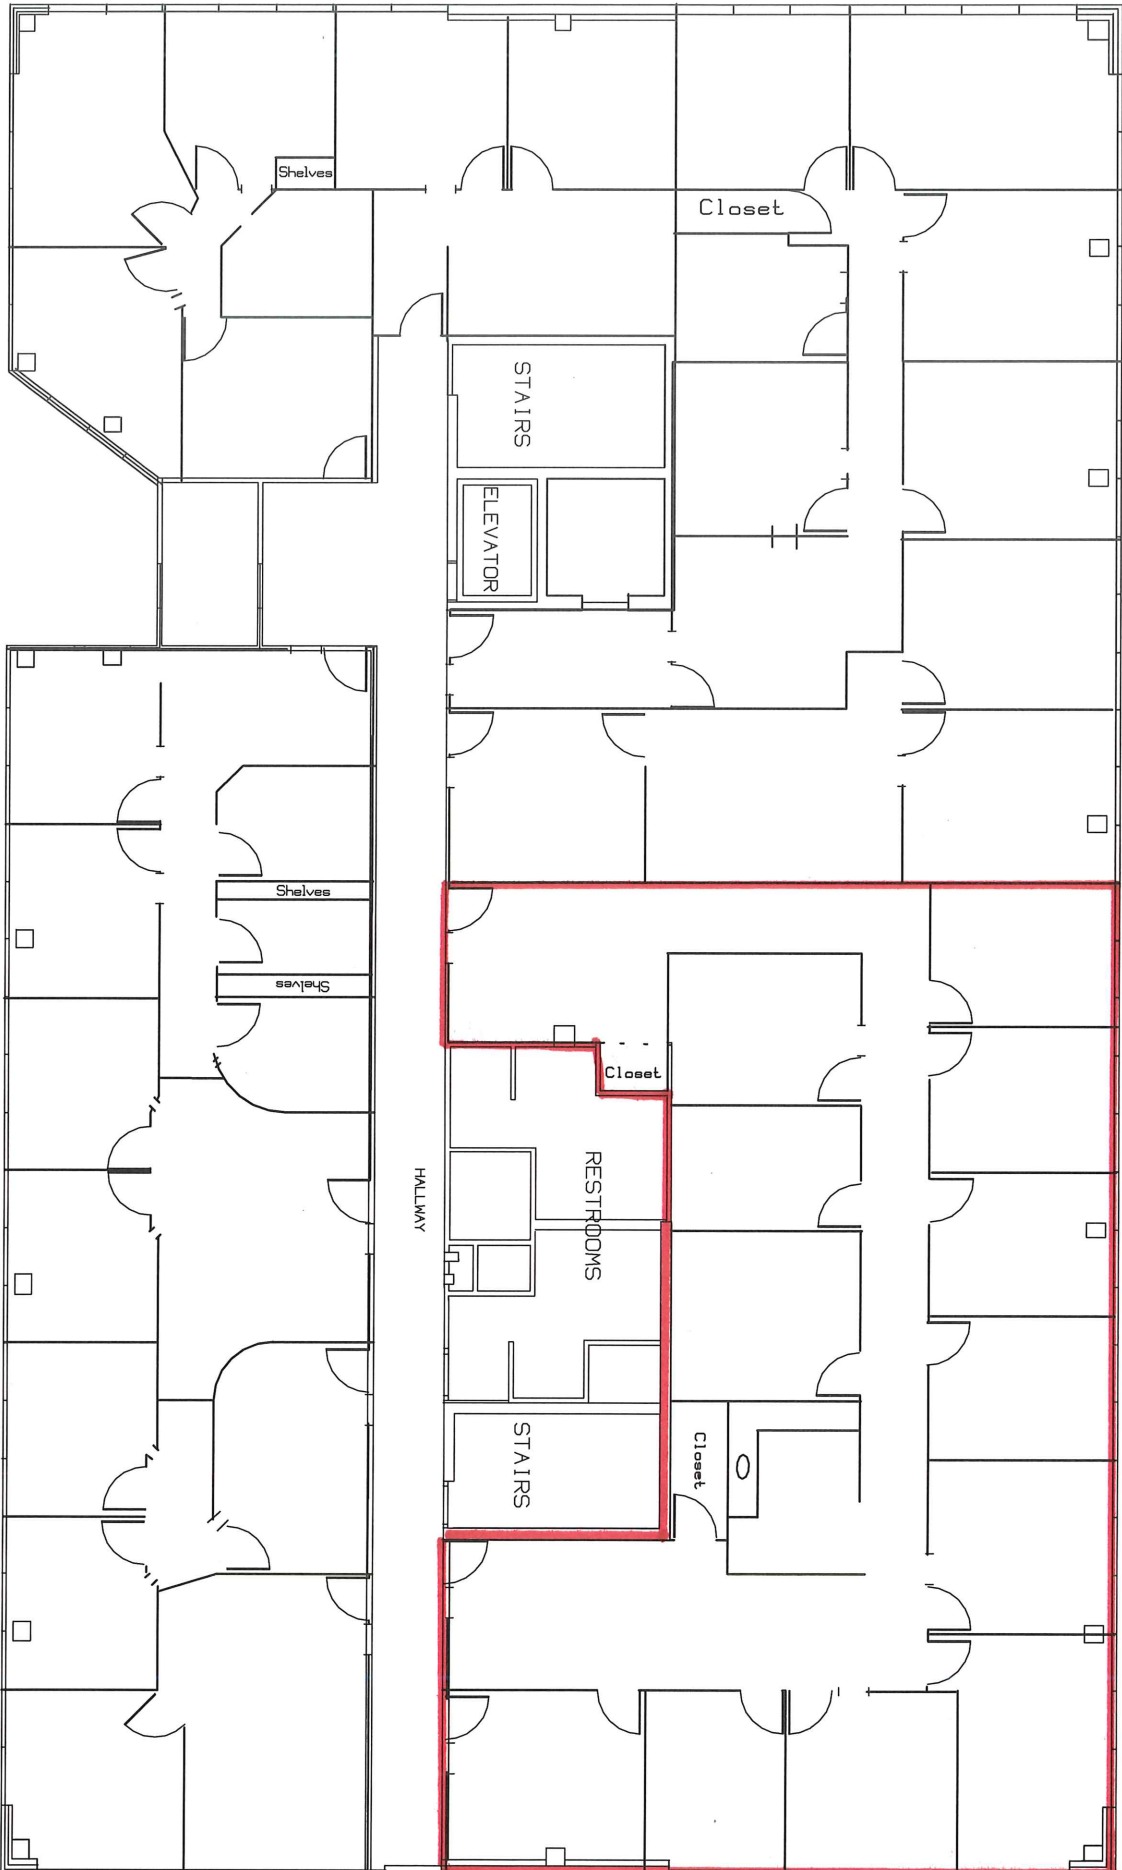

Office Space for Lease

Call 970-223-7567

2629 Redwing Road, Suite 130/131

For Lease:

Rent:

\$6,358 per month Gross
(compares to \$3920/mo NNN)

Size: 2940 rsf

Availability: 6/1/2025

Suite 130 features:

- Reception (x2)
- 11 offices (8 windowed)
- Conference room
- Kitchen/break room
- Handicap accessible

Drake Professional Park Features:

- Centrally located in Fort Collins
- Plentiful parking for tenants & clients
- Mature landscaping
- Attractive flowers
- Full Time on-site management
- Easy access to I-25 via Drake & Ziegler

SUITE 136 -- 803 RSF

SUITE 130/131 -- 2940 RSF

SUITE 150 - - 707 RSF

SUITE 110 - - 790 RSF

SUITE 112 - - 573 RSF

SUITE 114 - - 510 RSF

SUITE 116
473 RSF

HALLWAY