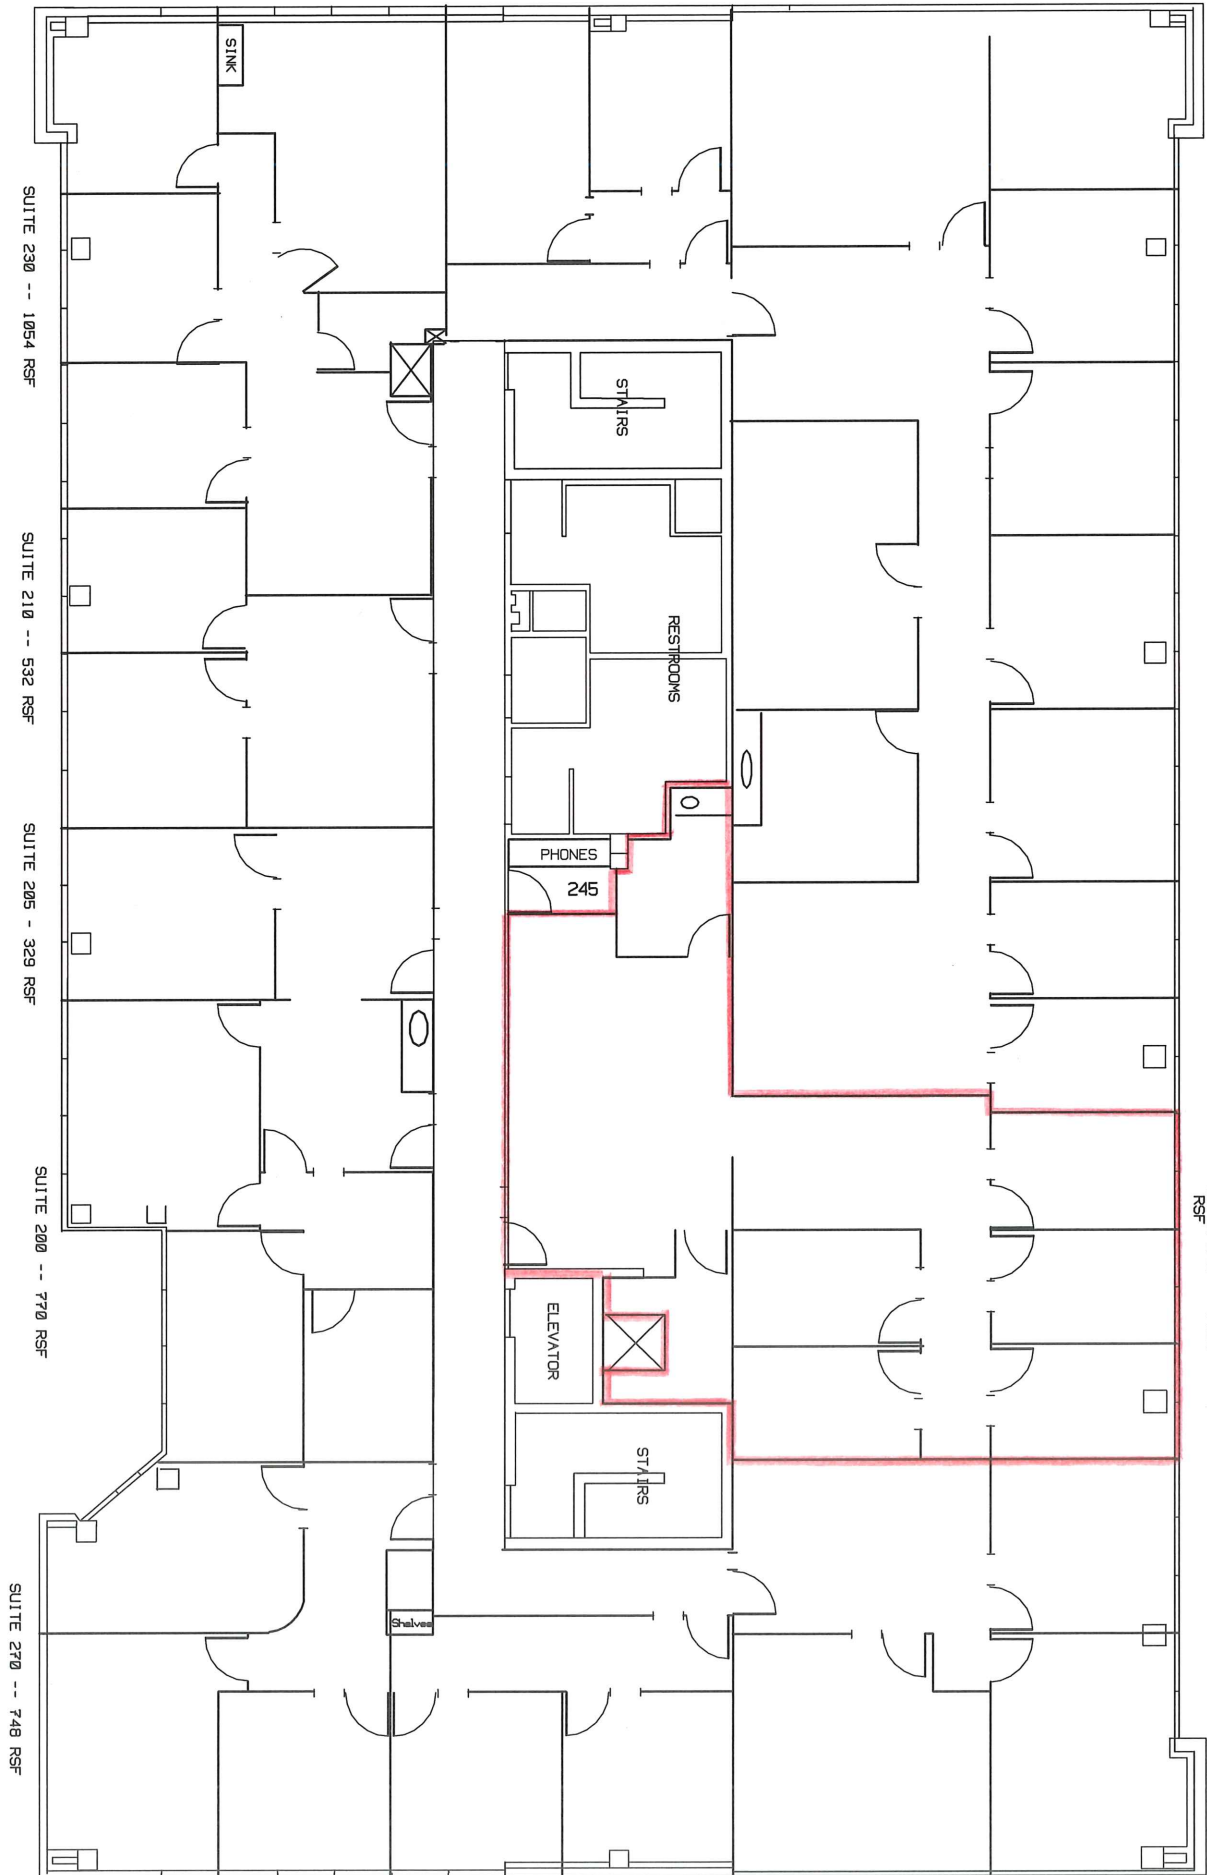

SUITE 230 -- 1054 RSF

SUITE 210 -- 532 RSF

SUITE 205 - 329 RSF

SUITE 200 -- 770 RSF

SUITE 270 -- 748 RSF

STAIRS

RESTROOMS

PHONES
245

ELEVATOR

STAIRS

Shelves

SUITE 240 -- 1422 RSF

SUITE 250 -- 964 RSF

SUITE 260 -- 456 RSF

EXHIBIT A